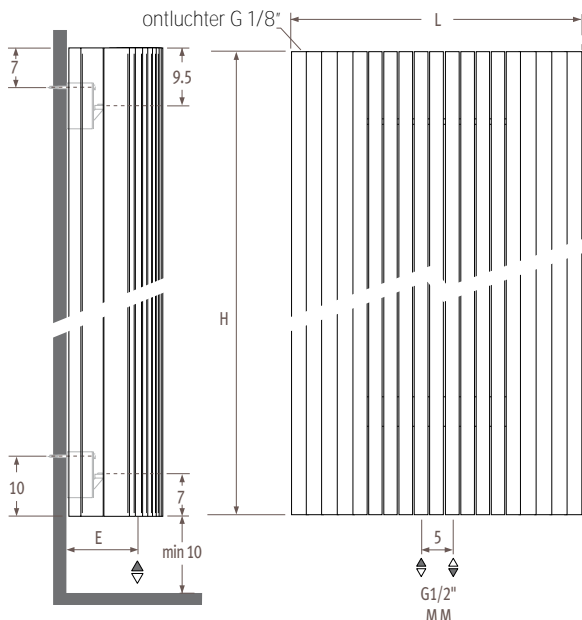

Afmetingen

ARPW_Arco Plus Wall

Afmetingen in cm

L	29.8	41.0	51.9	62.5	73.3	83.9
C	10.0	20.0	30.0	40.0	50.0	60.0
D	14.1	16.1	17.7	17.2	18.7	20.7
E	8.1	10.1	11.7	11.2	12.7	14.7
F	7.6	7.9	7.3	8.0	7.5	7.4