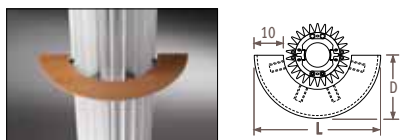

Klein tablet in beukfineer

CODE	Type	L	D	€
9087.011497	∅ 27	49.7	24.2	357,70
9087.011532	∅ 31	53.2	25.9	357,70
9087.011567	∅ 34	56.7	27.7	357,70

Voet voor Circo vrijstaand,
voor vulbeton of verhoogde vloeren.