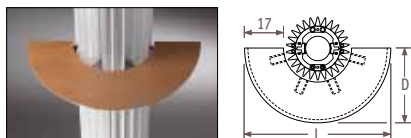

CODE	Type	L	D	€
9087.010637	∅ 27	63.7	31.2	357,70
9087.010672	∅ 31	67.2	32.9	357,70
9087.010707	∅ 34	70.7	34.7	357,70

Tafeltje in beukfineer

CODE	Type	L	D	€
9087.012660	∅ 27	66.0	50.0	407,80
9087.012730	∅ 31	73.0	55.0	407,80
9087.012800	∅ 34	80.0	60.0	407,80