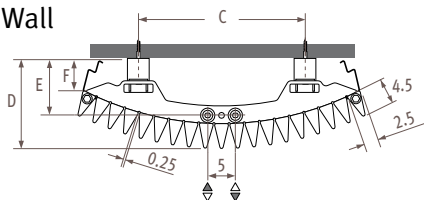

Arco Plus met handbediend ventiel | 180 x 51 | aluminium 006

Afmetingen

ARPW_Arco Plus Wall

Afmetingen in cm

L	29.8	41.0	51.9	62.5	73.3	83.9
C	10.0	20.0	30.0	40.0	50.0	60.0
D	14.1	16.1	17.7	17.2	18.7	20.7
E	8.1	10.1	11.7	11.2	12.7	14.7
F	7.6	7.9	7.3	8.0	7.5	7.4