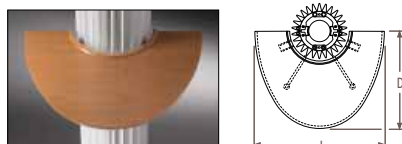

CODE	Type	L	D	€
9087.010637	∅ 27	63.7	31.2	357,70
9087.010672	∅ 31	67.2	32.9	357,70
9087.010707	∅ 34	70.7	34.7	357,70

Tafeltje in beukfineer

CODE	Type	L	D	€
9087.012660	∅ 27	66.0	50.0	407,80
9087.012730	∅ 31	73.0	55.0	407,80
9087.012800	∅ 34	80.0	60.0	407,80