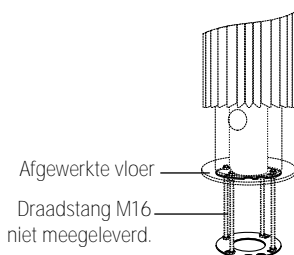

Circo Plus wand | vrijstaand | kolom

Groot tablet in beukfineer

CODE	Type	L	D	€
9087.010637	∅ 27	63.7	31.2	357,70
9087.010672	∅ 31	67.2	32.9	357,70
9087.010707	∅ 34	70.7	34.7	357,70

Tafeltje in beukfineer

CODE	Type	L	D	€
9087.012660	∅ 27	66.0	50.0	407,80
9087.012730	∅ 31	73.0	55.0	407,80
9087.012800	∅ 34	80.0	60.0	407,80

Klein tablet in beukfineer

CODE	Type	L	D	€
9087.011497	∅ 27	49.7	24.2	357,70
9087.011532	∅ 31	53.2	25.9	357,70
9087.011567	∅ 34	56.7	27.7	357,70

Voet voor Circo vrijstaand,
voor vulbeton of verhoogde vloeren.

Handdoekhouder in verchromd alu.

CODE	Type	L	D	€
9087.013427	∅ 27	42.7	22.1	168,30
9087.013427	∅ 31	42.7	22.1	168,30
9087.013493	∅ 34	49.3	25.3	168,30

CODE	Type	€
9086.000278	∅ 27	64,20
9086.000313	∅ 31	75,40
9086.000348	∅ 34	86,50

Kapstok in verchromd alu.

CODE	Type	L	D	€
9087.014427	∅ 27	42.7	22.1	194,30
9087.014427	∅ 31	42.7	22.1	194,30
9087.014493	∅ 34	49.3	25.3	194,30